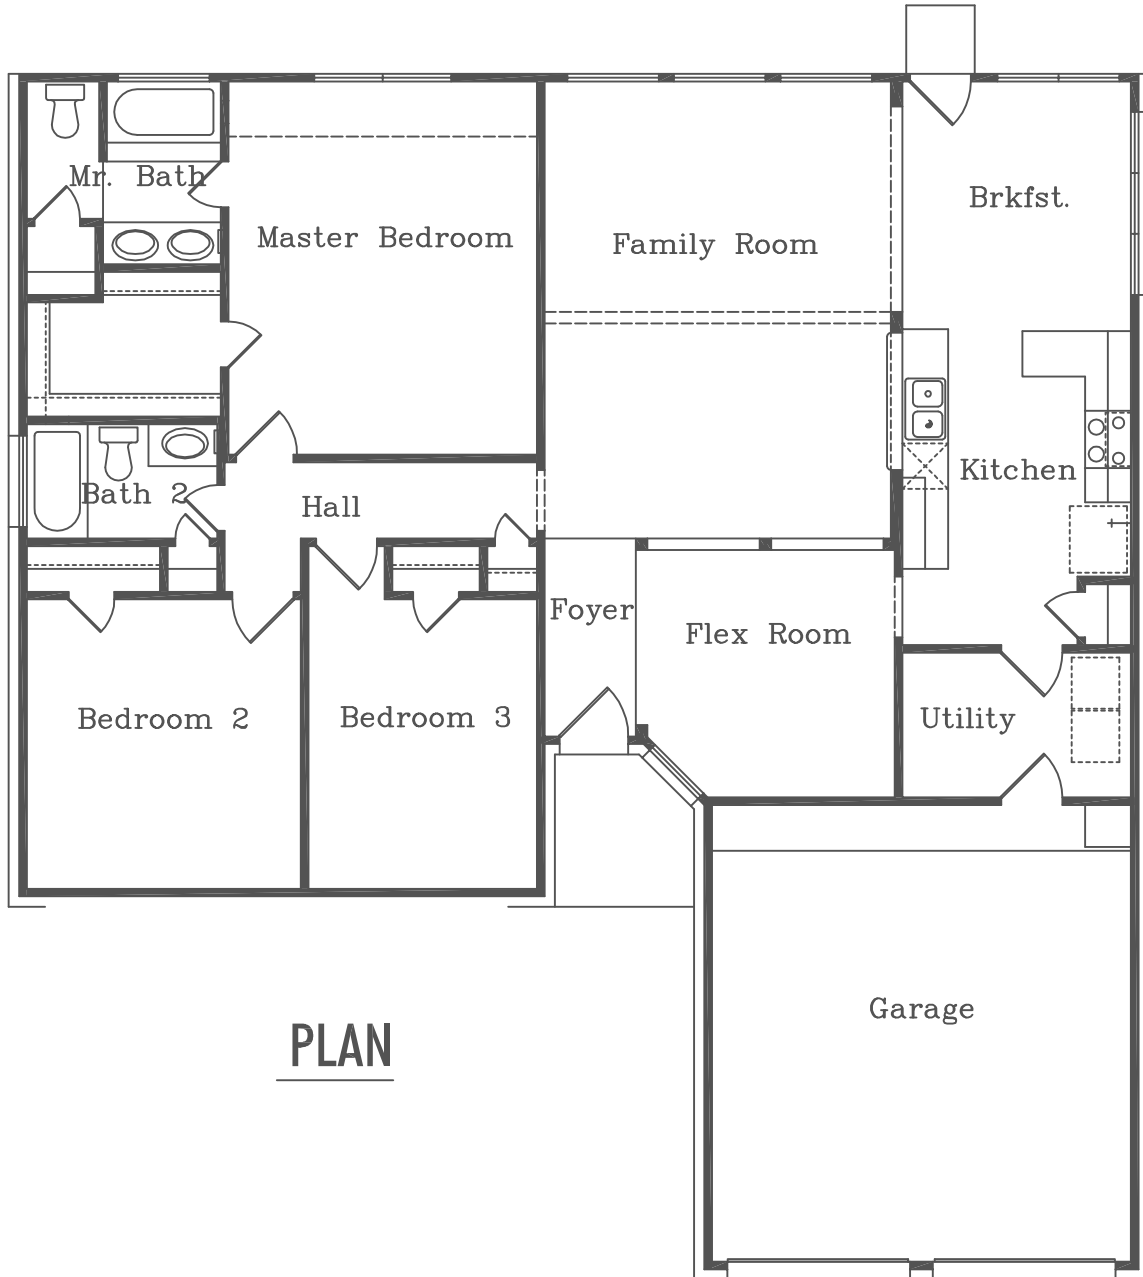

Plan 1695

Specifications
Bedrooms: 3
Bathrooms: 2
Garage: Attached
Width: 49'-11"
Depth: 52'-9 1/2"
Approx. Living Area: 1695

Cambridge Homes