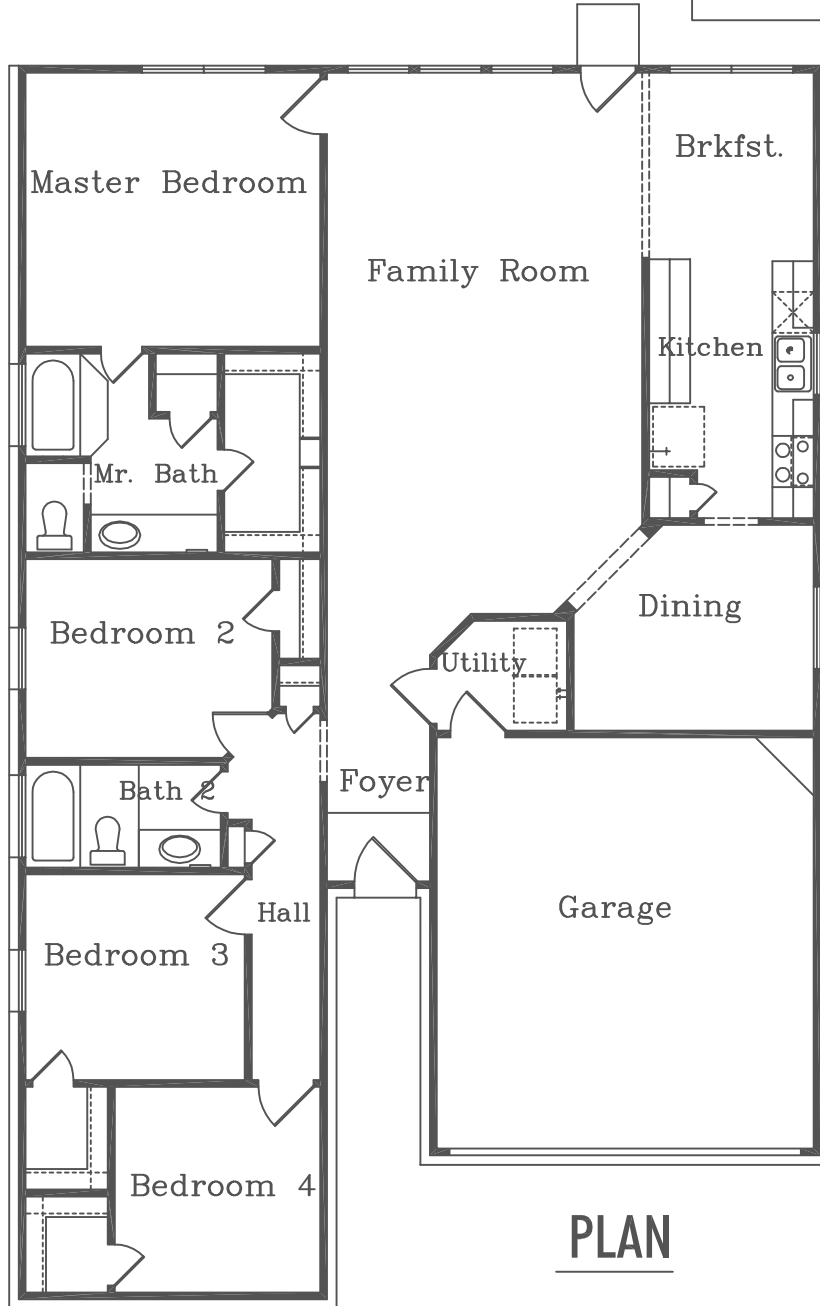

Plan 1788

Specifications
Bedrooms: 4
Bathrooms: 2
Garage: Attached
Width: 39'-11"
Depth: 60'-5 1/2"
Approx. Living Area: 1788

Esquire Homes