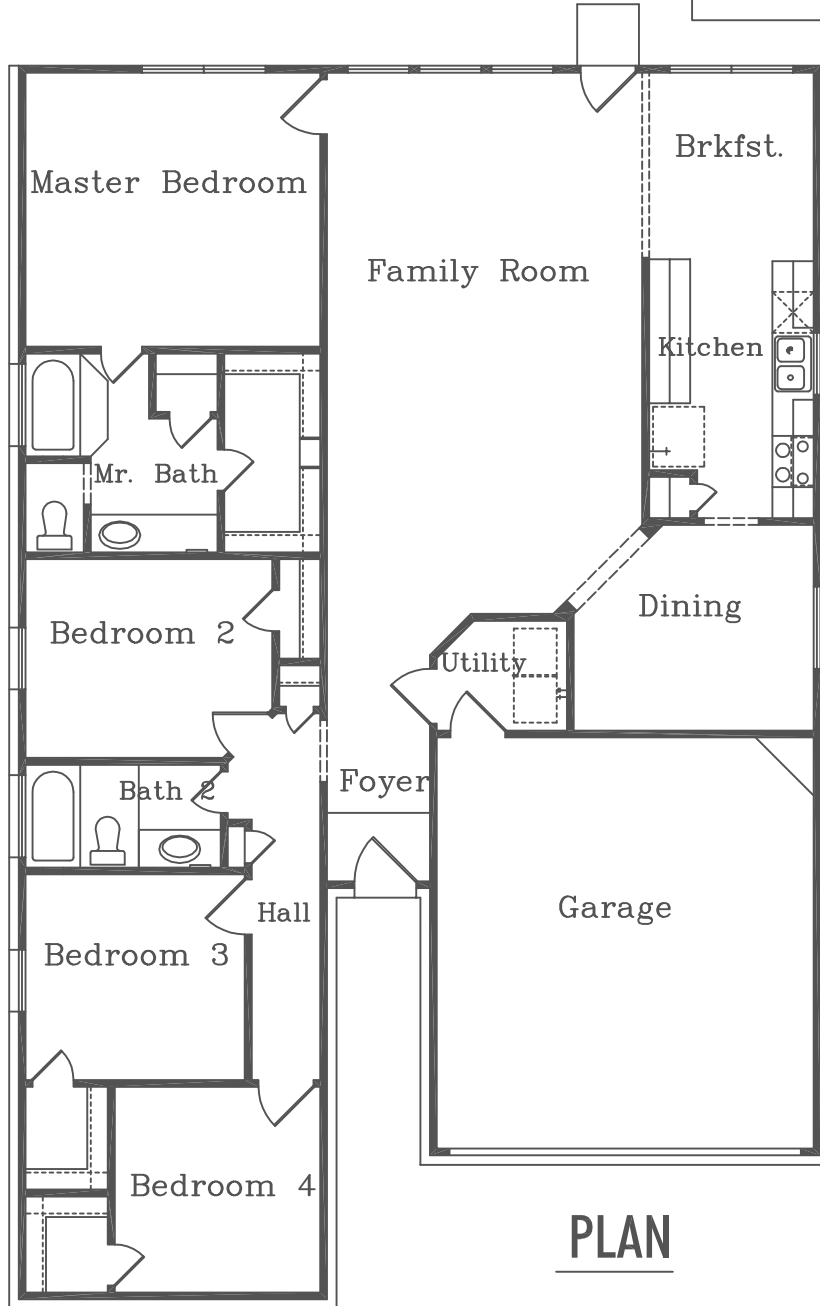

Plan 1788

Specifications
Bedrooms: 4
Bathrooms: 2
Garage: Attached
Width: 39'-11"
Depth: 60'-5 1/2"
Approx. Living Area: 1788

Cambridge Homes