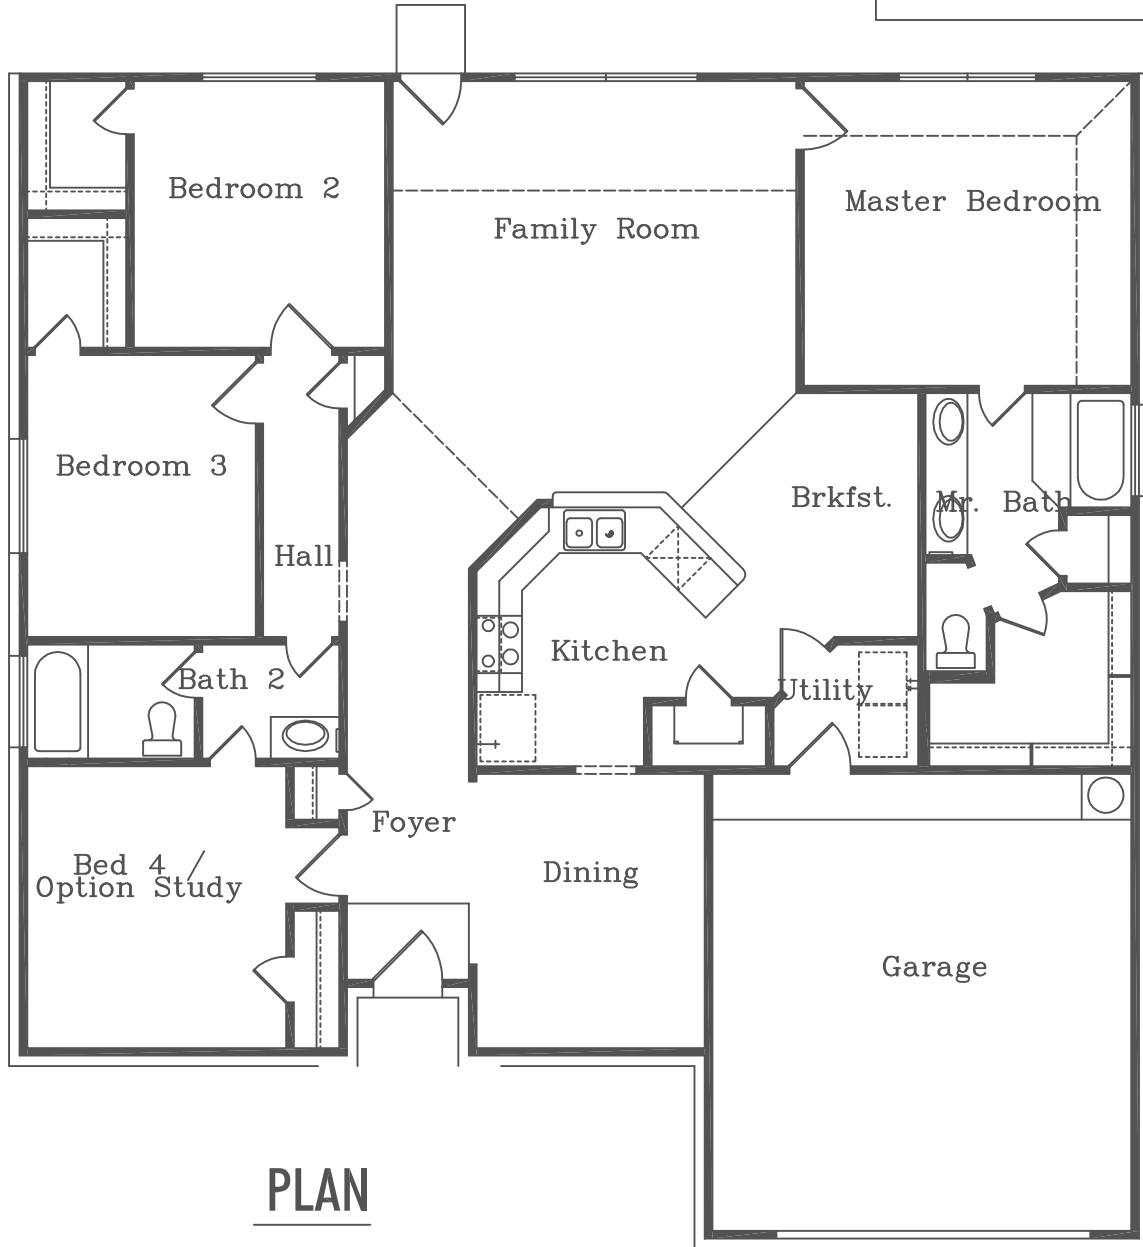

Plan 1902

Specifications
Bedrooms: 4
Bathrooms: 2
Garage: Attached
Width: 49'-11"
Depth: 51'-5 1/2"
Approx. Living Area: 1902

Cambridge Homes