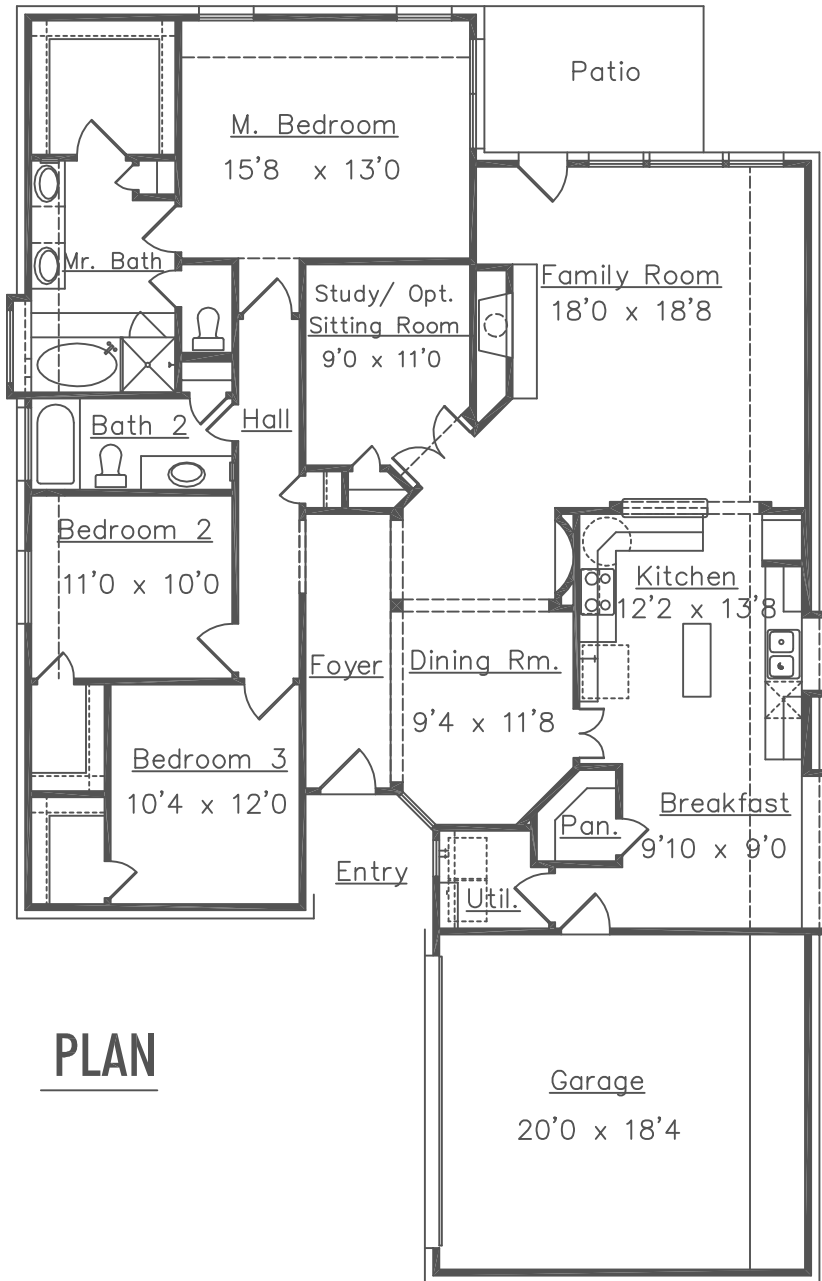

Plan 2023

Specifications
Bedrooms: 3
Bathrooms: 2
Garage: Attached
Width: 43'-11"
Depth: 69'-11"
Approx. Living Area: 2023

Cambridge Homes