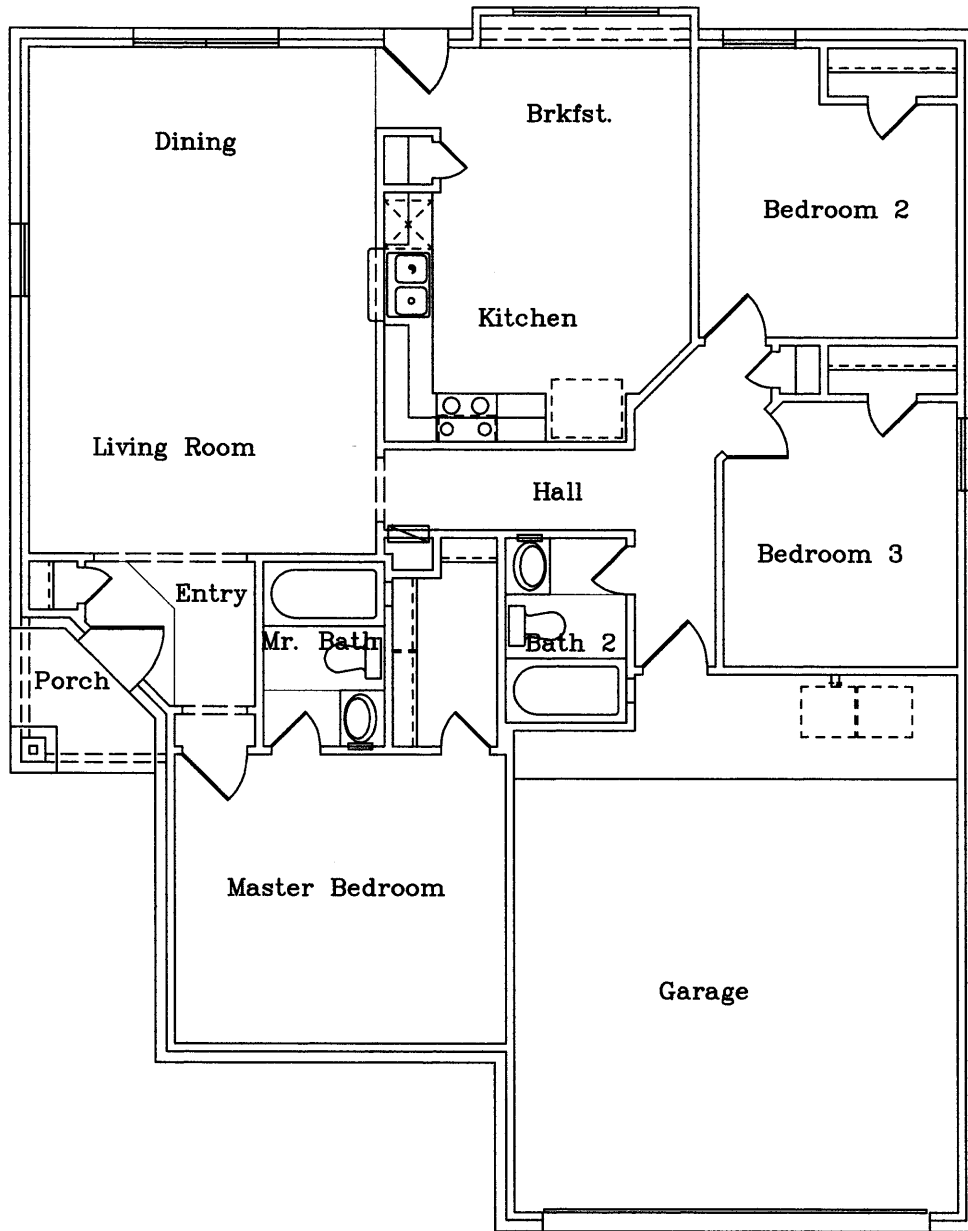

# PLAN 736

approximate living area 1315 sf